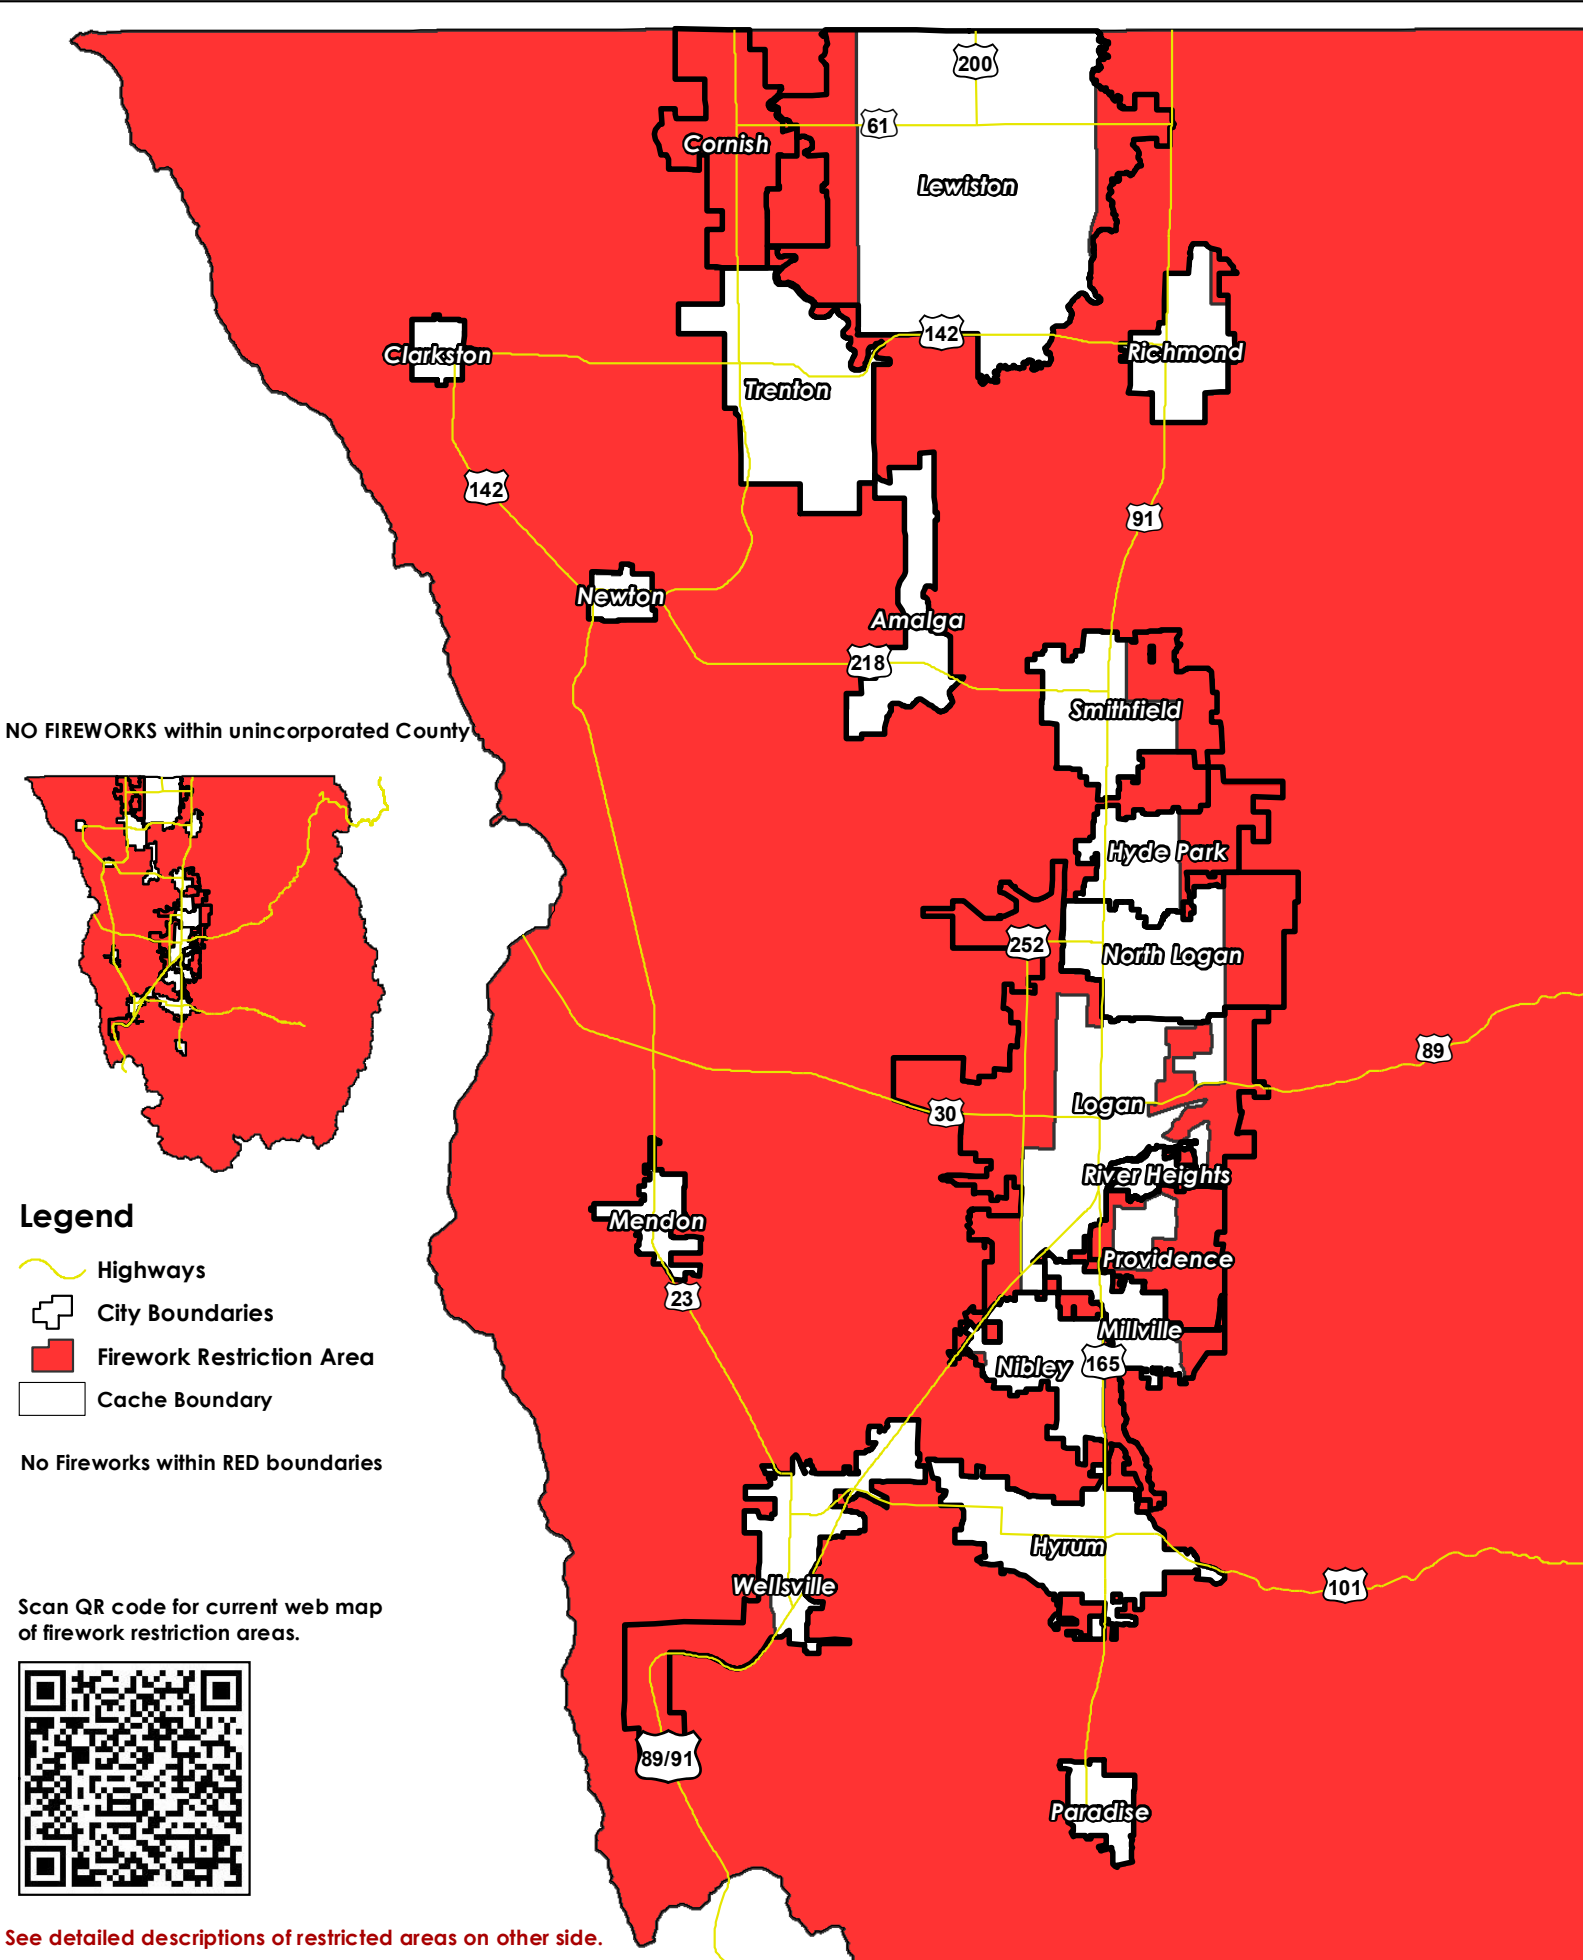

Cache County Firework Restriction Areas 2021

Firework Restrictions 2021 Cache County Utah

Amalga: No Firework Restrictions.

Cache County: All areas unincorporated.

Clarkston: No Firework Restrictions.

Cornish: All areas within Cornish city limits.

- East side of 1600 East from the North City Boundary to Hwy 89
- South side of Hwy 89, from 1600 East to 600 East, North side of Canyon Road from 600 East to 1600 East
- South side of the Logan River from 1600 East to 1600 Center Street, the North side of Center street from the Logan River, East along Center Street than East on Cliffside Drive, then East on Quail Way to Gibbons Parkway.
- East of Gibbons Parkway from Quail Way to South City Boundary

Gravel Pit Closure

- South side of North City Boundary from 1200 East to 1400 East
- West side of 1400 East from the North City Boundary to 1000 North
- North side of 1000 North from 1400 East to 1200 East
- East side of 1200 North from 1000 North to North City Boundary

West Closure

- West side of 600 West from the North city boundary, to 200 South.
- North side of 200 South from 600 West to 1000 West
- West side of 1000 West from 200 South to the South city boundary

North Closure