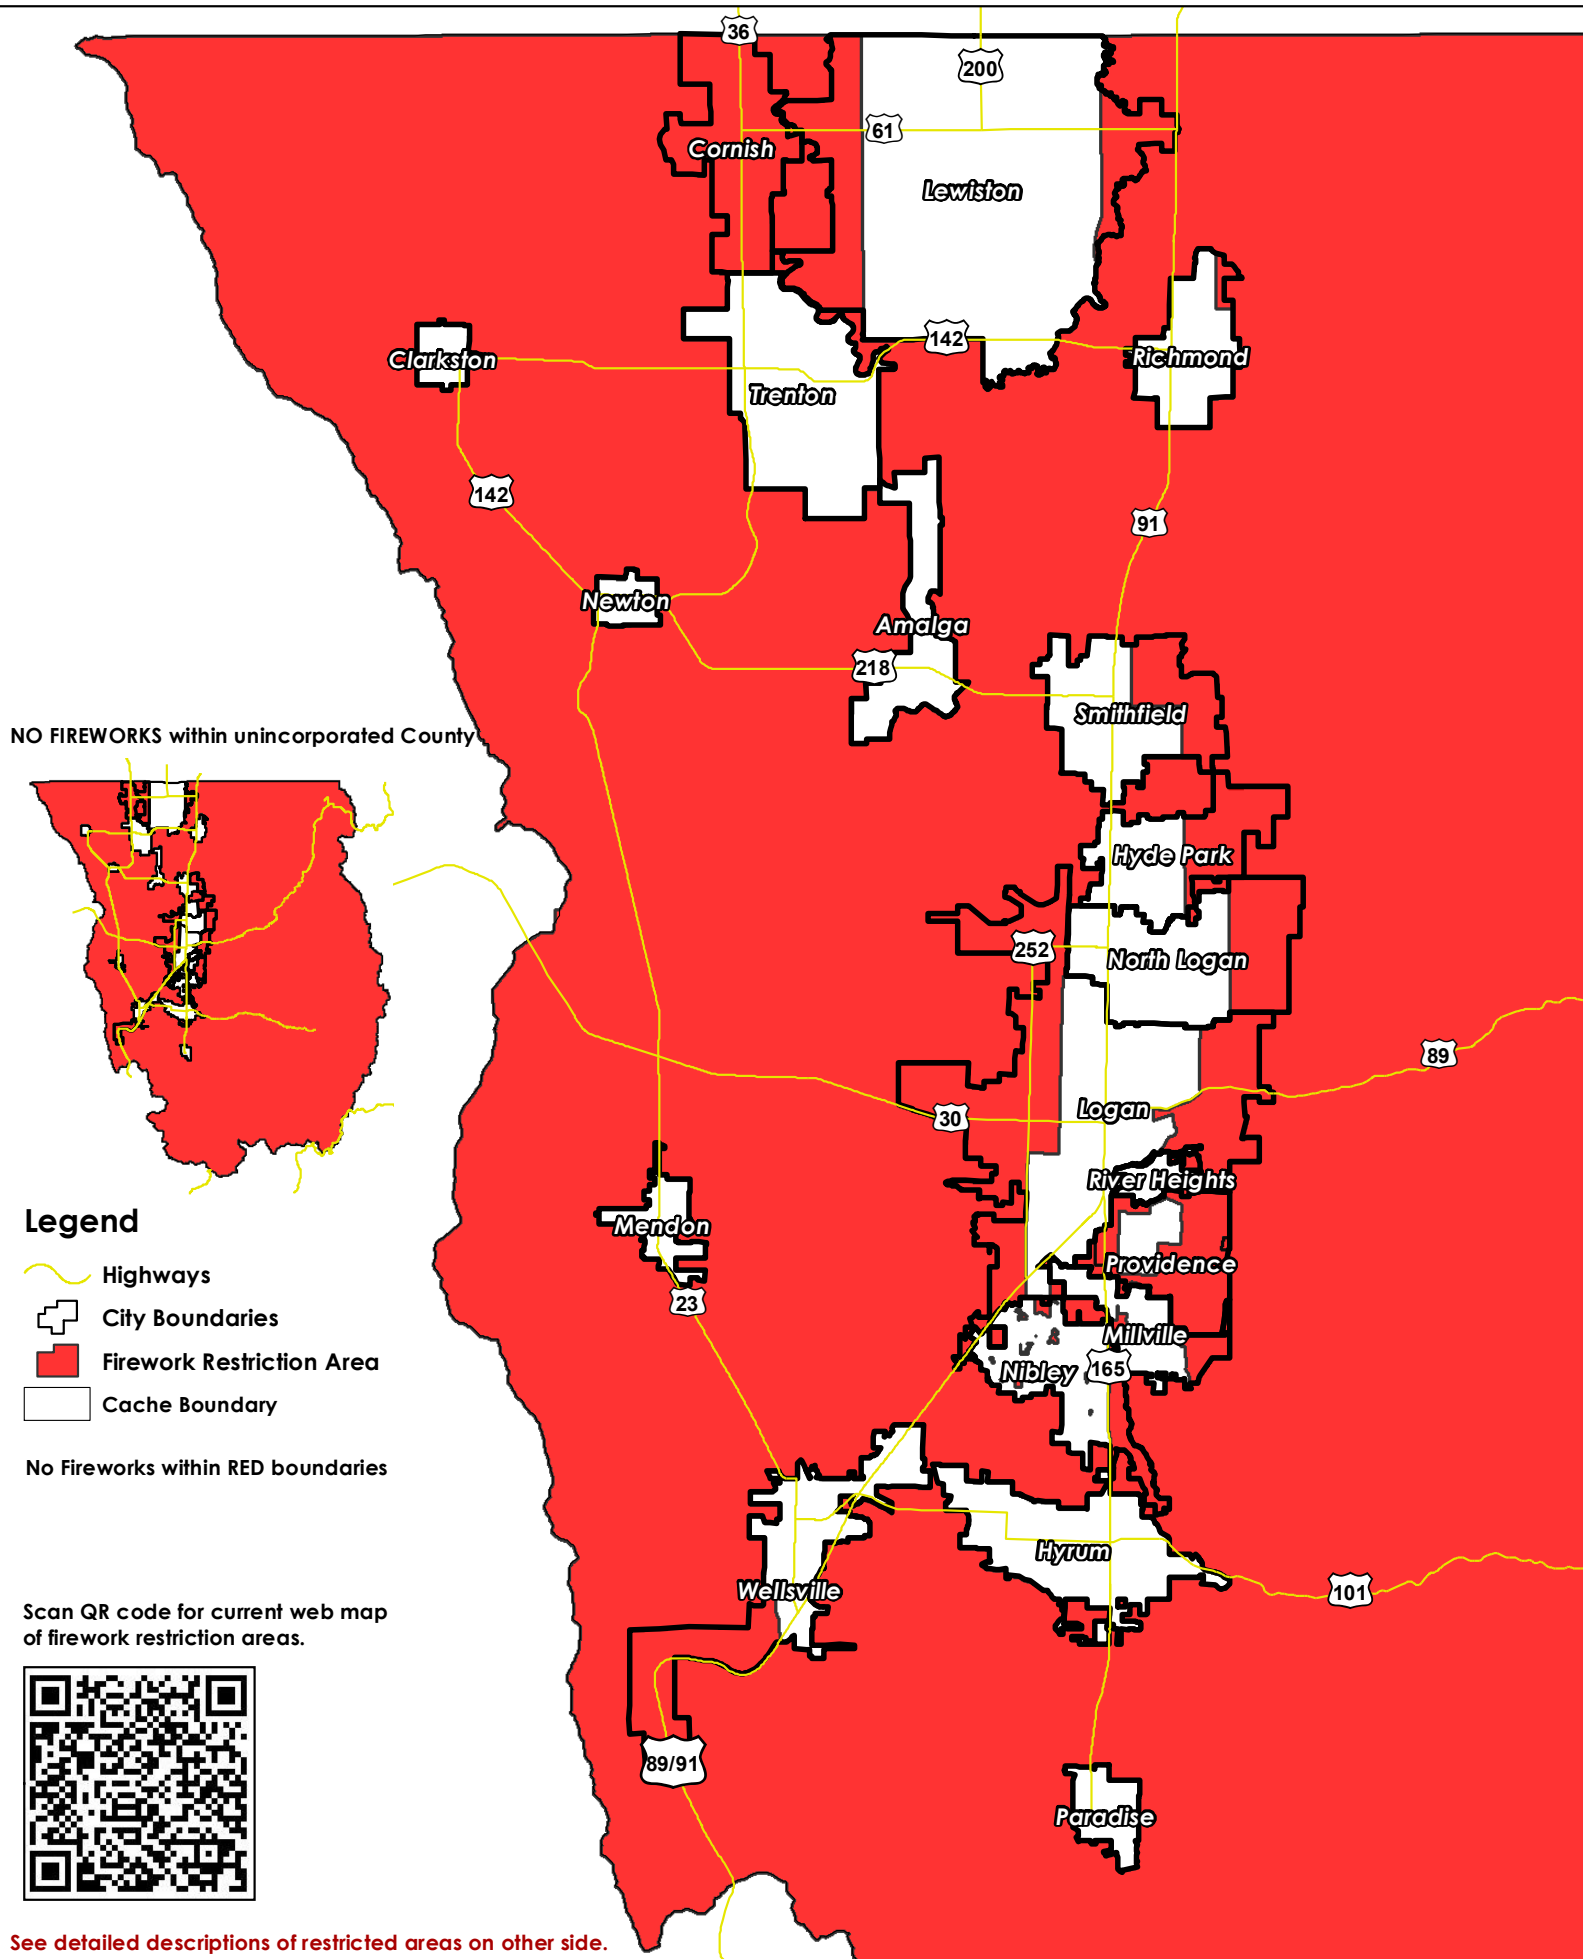

# Cache County Firework Restriction Areas 2022

See detailed descriptions of restricted areas on other side.

**Hyde Park:** All areas East of 400 East.

**Hyrum:** No Firework Restrictions.

**Lewiston:** All areas East of 800 East and all areas West of 2400 West.

**Logan:** Restrictions below

East Bench Closure

- East side of 1200 East from the north city boundary to Hwy 89.
- South side of Hwy 89, from 1200 east to 600 east, north side of Canyon Road from 600 east to Crockett Avenue.
- East side of Crockett Avenue from Canyon Road to Riverside Drive, continuing the east side of Riverside Drive to Mountain Road, continuing the east side of the Logan River to Stewart Nature Park.
- The north and east side of the Logan City boundary from Stewart Nature Park to the southern city boundary.

West Closure

- West side of 600 west from the north city boundary, to 200 south.
- North side of 200 south from 600 west to 1000 west.
- West side of 1000 west from 200 south to the south city boundary.

**Trenton:** No Firework Restrictions.

**Wellsville:** All areas West of 200 West and South of 900 South.

**See Map on other side.**